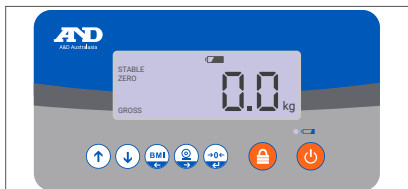

BARIATRIC STAND-ON SCALE

Model: AMH-400

General Specifications

- Maximum capacity of 250kg or 400kg.
- 100g / 200g resolution provides precise weighing.
- BMI function to determine underweight/ normal weight / surplus weight.
- Easy to read LCD display with white colour LED backlight.
- LCD character height: 25mm.
- Lock and Hold functions are available as standard.
- Platform size is 600mm x 600mm.
- Powered by AC adaptor with a rechargeable battery.
- Operating time up to 40 hours without backlight, and the charging time is approximately 12 hours.

AMH-400 SCALE SPECIFICATIONS		
Capacity	400kg	250kg
Resolution	200g	100g

* Specifications are subject to change without notice