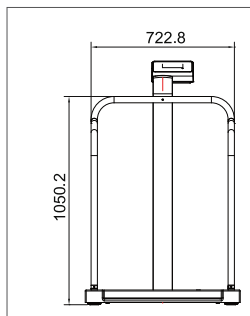

BARIATRIC STAND-ON SCALE

Model: AMH-400

General Specifications

- Maximum capacity of 250kg or 400kg.
- 100g / 200g resolution provides precise weighing.
- BMI function to determine underweight/ normal weight / surplus weight.
- Easy to read LCD display with white colour LED backlight.
- LCD character height: 25mm.
- Lock and Hold functions are available as standard.
- Platform size is 600mm x 600mm.
- Powered by AC adaptor with a rechargeable battery.
- Operating time up to 40 hours without backlight, and the charging time is approximately 12 hours.

AMH-400 SCALE SPECIFICATIONS		
Capacity	400kg	250kg
Resolution	200g	100g

* Specifications are subject to change without notice