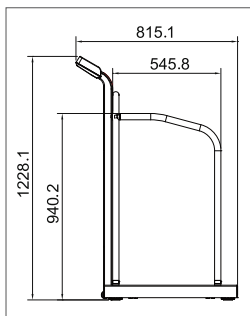

BARIATRIC STAND-ON SCALE

Model: AMH-400

General Specifications

- Maximum capacity of 250kg or 400kg.
- 100g / 200g resolution provides precise weighing.
- BMI function to determine underweight/ normal weight / surplus weight.
- Easy to read LCD display with white colour LED backlight.
- LCD character height: 25mm.
- Lock and Hold functions are available as standard.
- Platform size is 600mm x 600mm.
- Powered by AC adaptor with a rechargeable battery.
- Operating time up to 40 hours without backlight, and the charging time is approximately 12 hours.

AMH-400 SCALE SPECIFICATIONS		
Capacity	400kg	250kg
Resolution	200g	100g

* Specifications are subject to change without notice