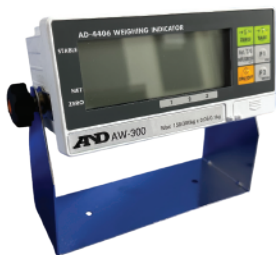

LOW PROFILE ANIMAL WEIGHING SCALE

Model: AW-300

A & D Weighing offers a robust animal weighing scale perfect for weighing a variety of small animals up to 300kg, including dogs, cats, and other pets. This highly accurate digital scale arrives pre-calibrated, and the mild steel finish allows for easy cleaning and minimal maintenance. This scale base is connected to the AD-4406A indicator display.

General Specifications

- Low profile design with rigid construction
- Dual range capacity 150kg x 50g / 150 - 300kg x 100g
- Portable lightweight body
- Base dimensions are 1100mm x 510mm
- Hold function for animal weighing
- Large liquid crystal display (LCD) with 25mm character height
- Included is a non-slip rubber mat for improved animal stability
- Indicator can be wall or desk mounted with bracket attachment
- Powered by AC adaptor included (or C size batteries, not included)
- Optional RS232C interface

AW-300 SCALE SPECIFICATIONS		
Dual Capacity	0-150kg	150-300kg
Resolution	50g	100g